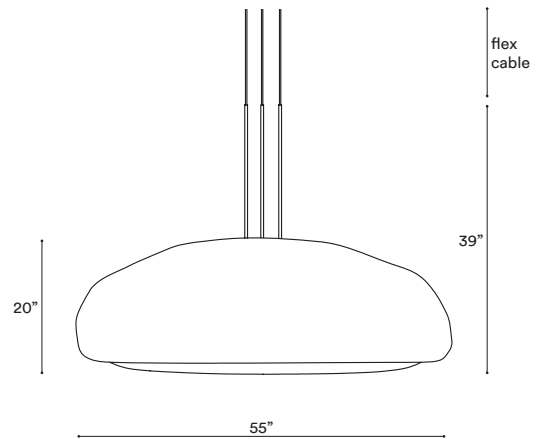

Moonstone Dome Linen 140

MSPEDL140

 IP20

Materials

Handmade fiberglass with marble dust finish, thermoformed acrylic inglobed with linen fabric.

Weight incl. canopy

~48.3 lbs

Power Input

110-120V 50-60Hz

Light Source (not included)

9x E26 Lightbulb, maximum 21W

MOONSTONE DOME LINEN 140

CONFIGURATION

STEP 1 - CHOOSE YOUR METAL FINISH

SIZE (UNIT: IN)

STEP 2 - CHOOSE YOUR SUSPENSION TYPE

SUSPENSION TYPE

Black Fabric Flex Cable

Drop height adjustable on site:

4M

10M

White Fabric Flex Cable

Drop height adjustable on site:

4M

10M

Metal tube

Specify your Drop height in inches to our sales team.
No cable showing
Not adjustable on site
Min. Drop H.: 30.5"

MADE TO ORDER

A. We provide a D170 canopy as standard. Canopy is available in the following finishes: